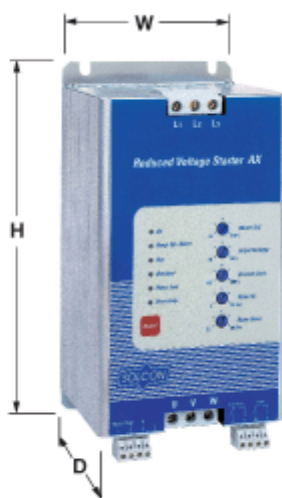

# Data Sheet

Article number: 761340008

Description: Softstarter RVS-AX 8  
4kW 8A 3x400V IP20 Analog

## Measures

---

D = 102.0

H = 232.0

W = 120.0

Weight = 2.60